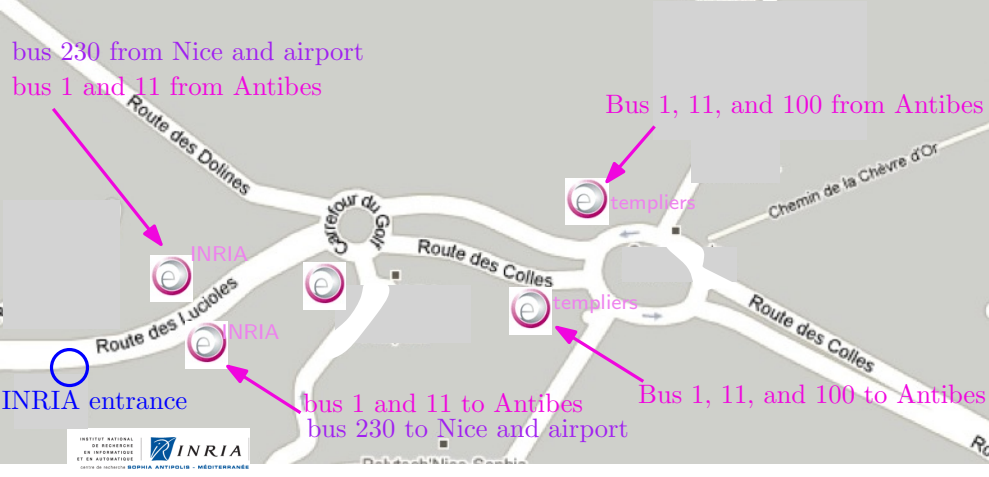

bus 230 from Nice and airport  
bus 1 and 11 from Antibes

Bus 1, 11, and 100 from Antibes

INRIA entrance

bus 1 and 11 to Antibes  
bus 230 to Nice and airport

Bus 1, 11, and 100 to Antibes