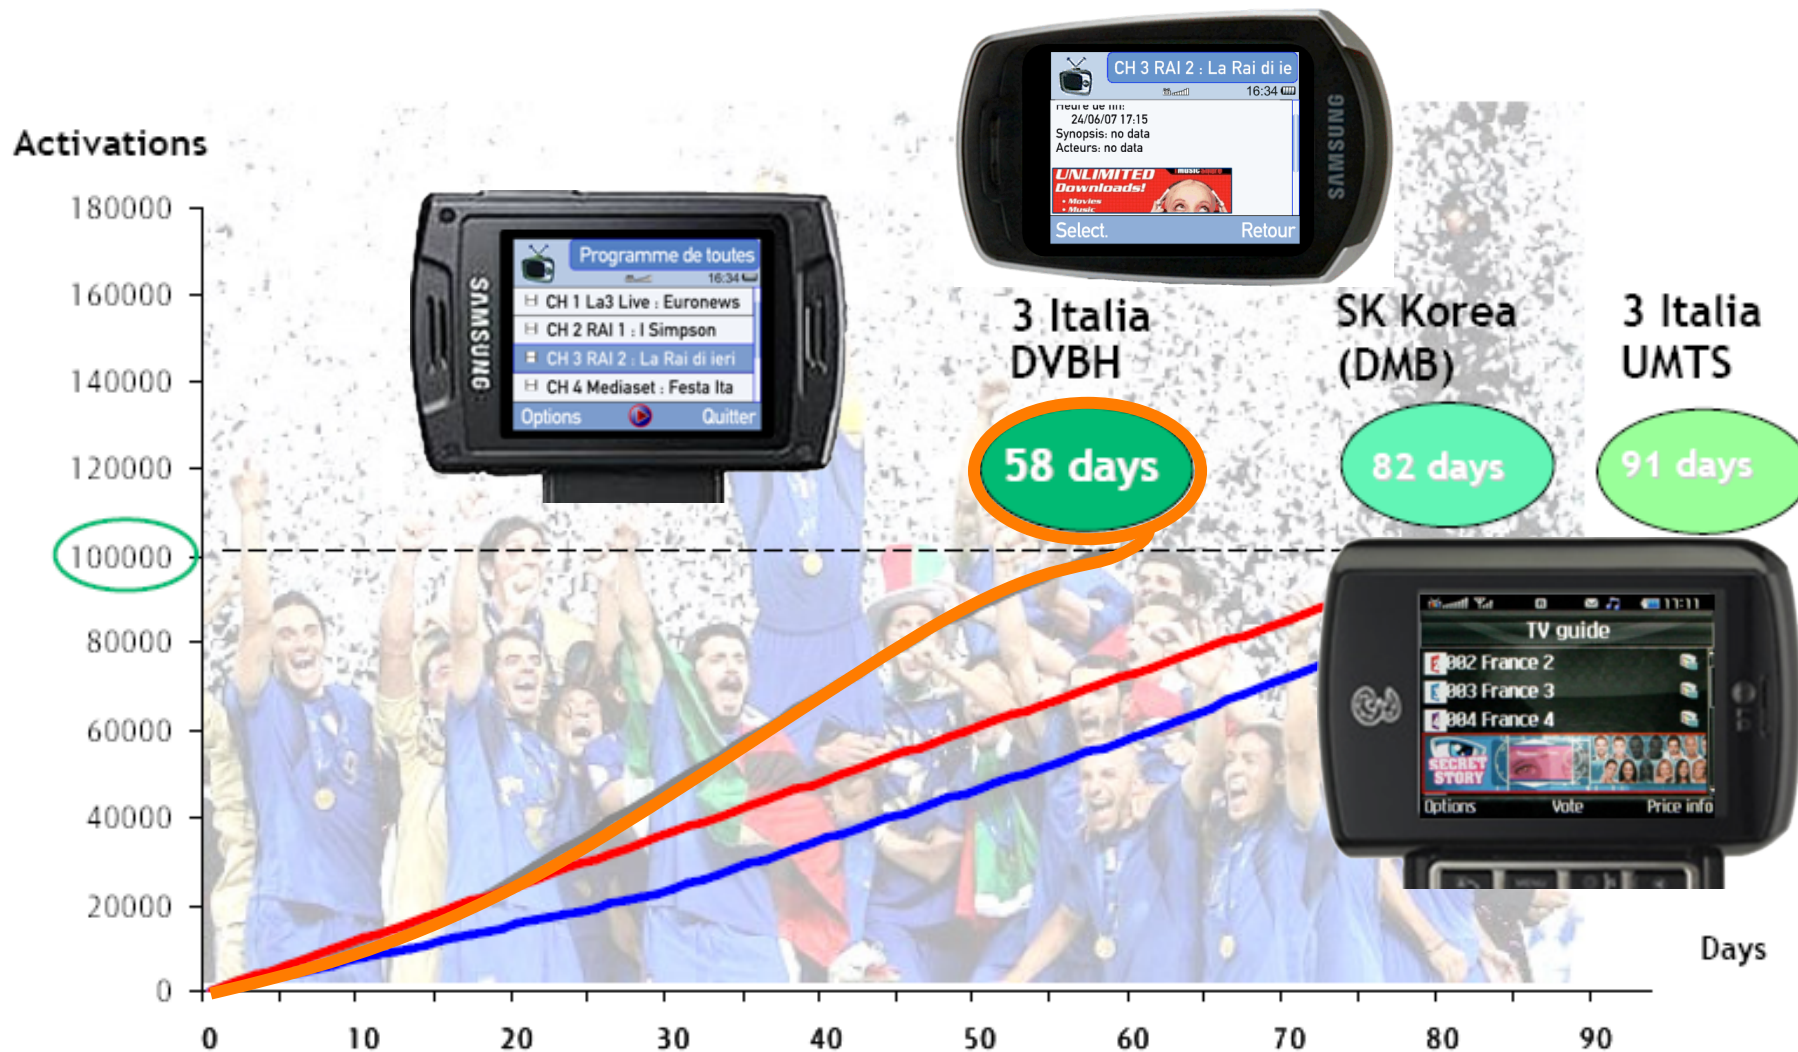

Le premier déploiement au monde de la technologie DVB-H

...avec la solution **EXPWAY** ...